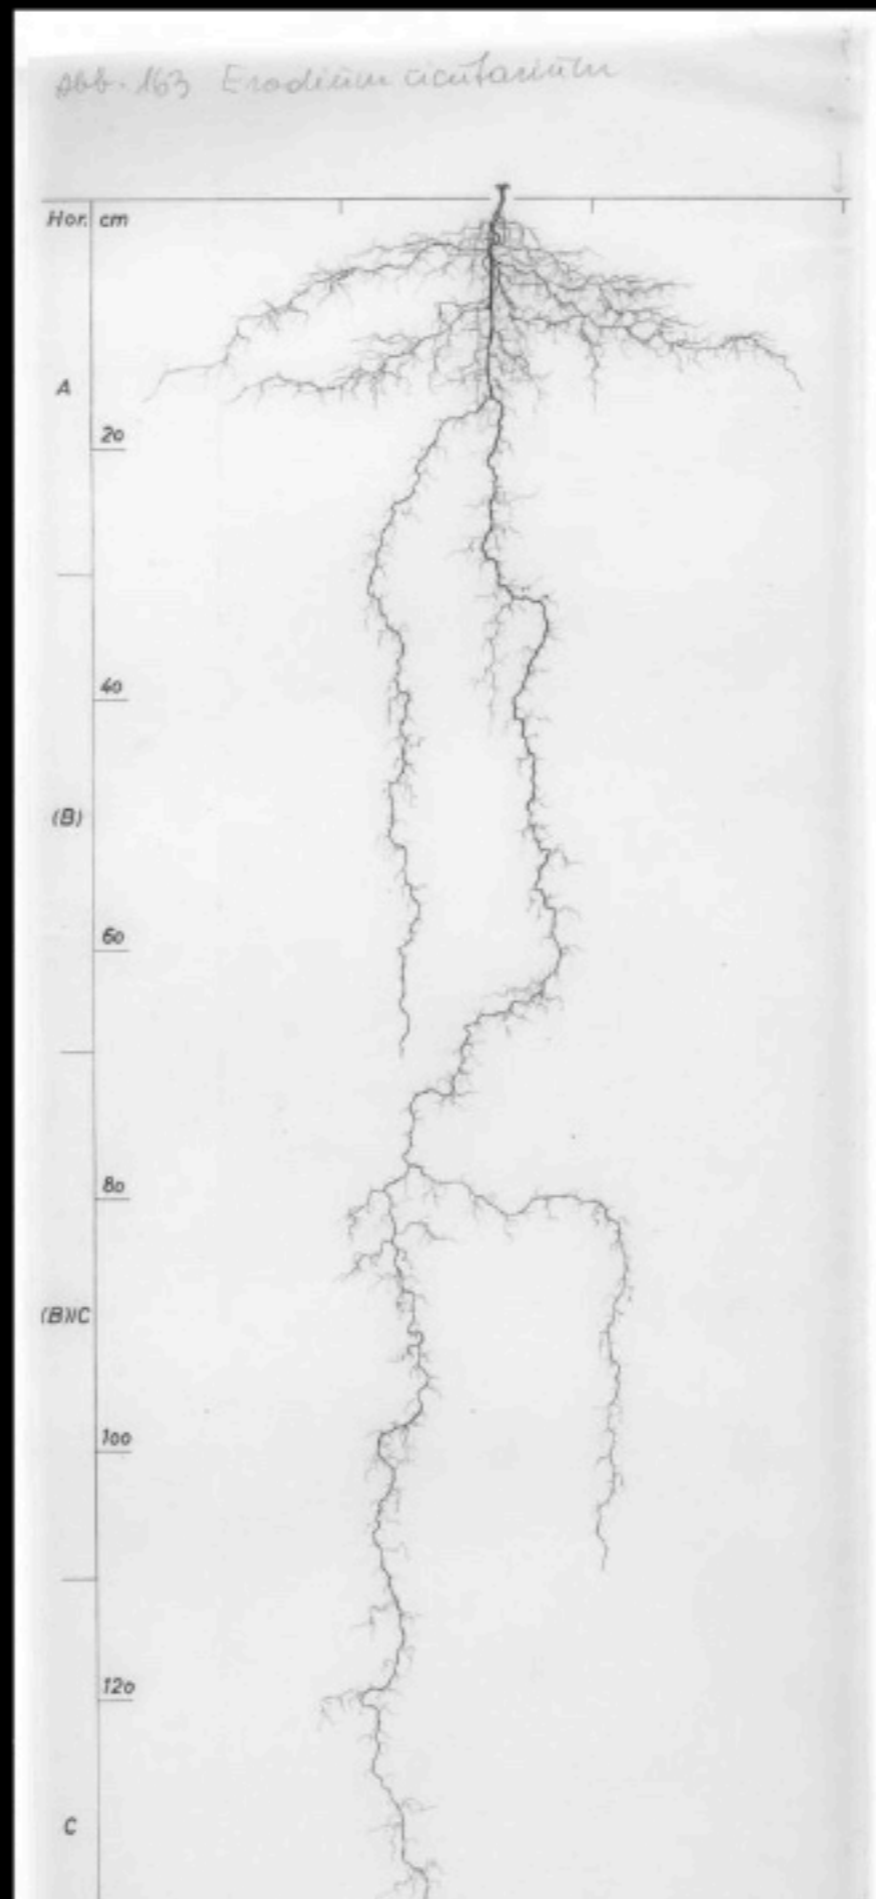

Storksbill